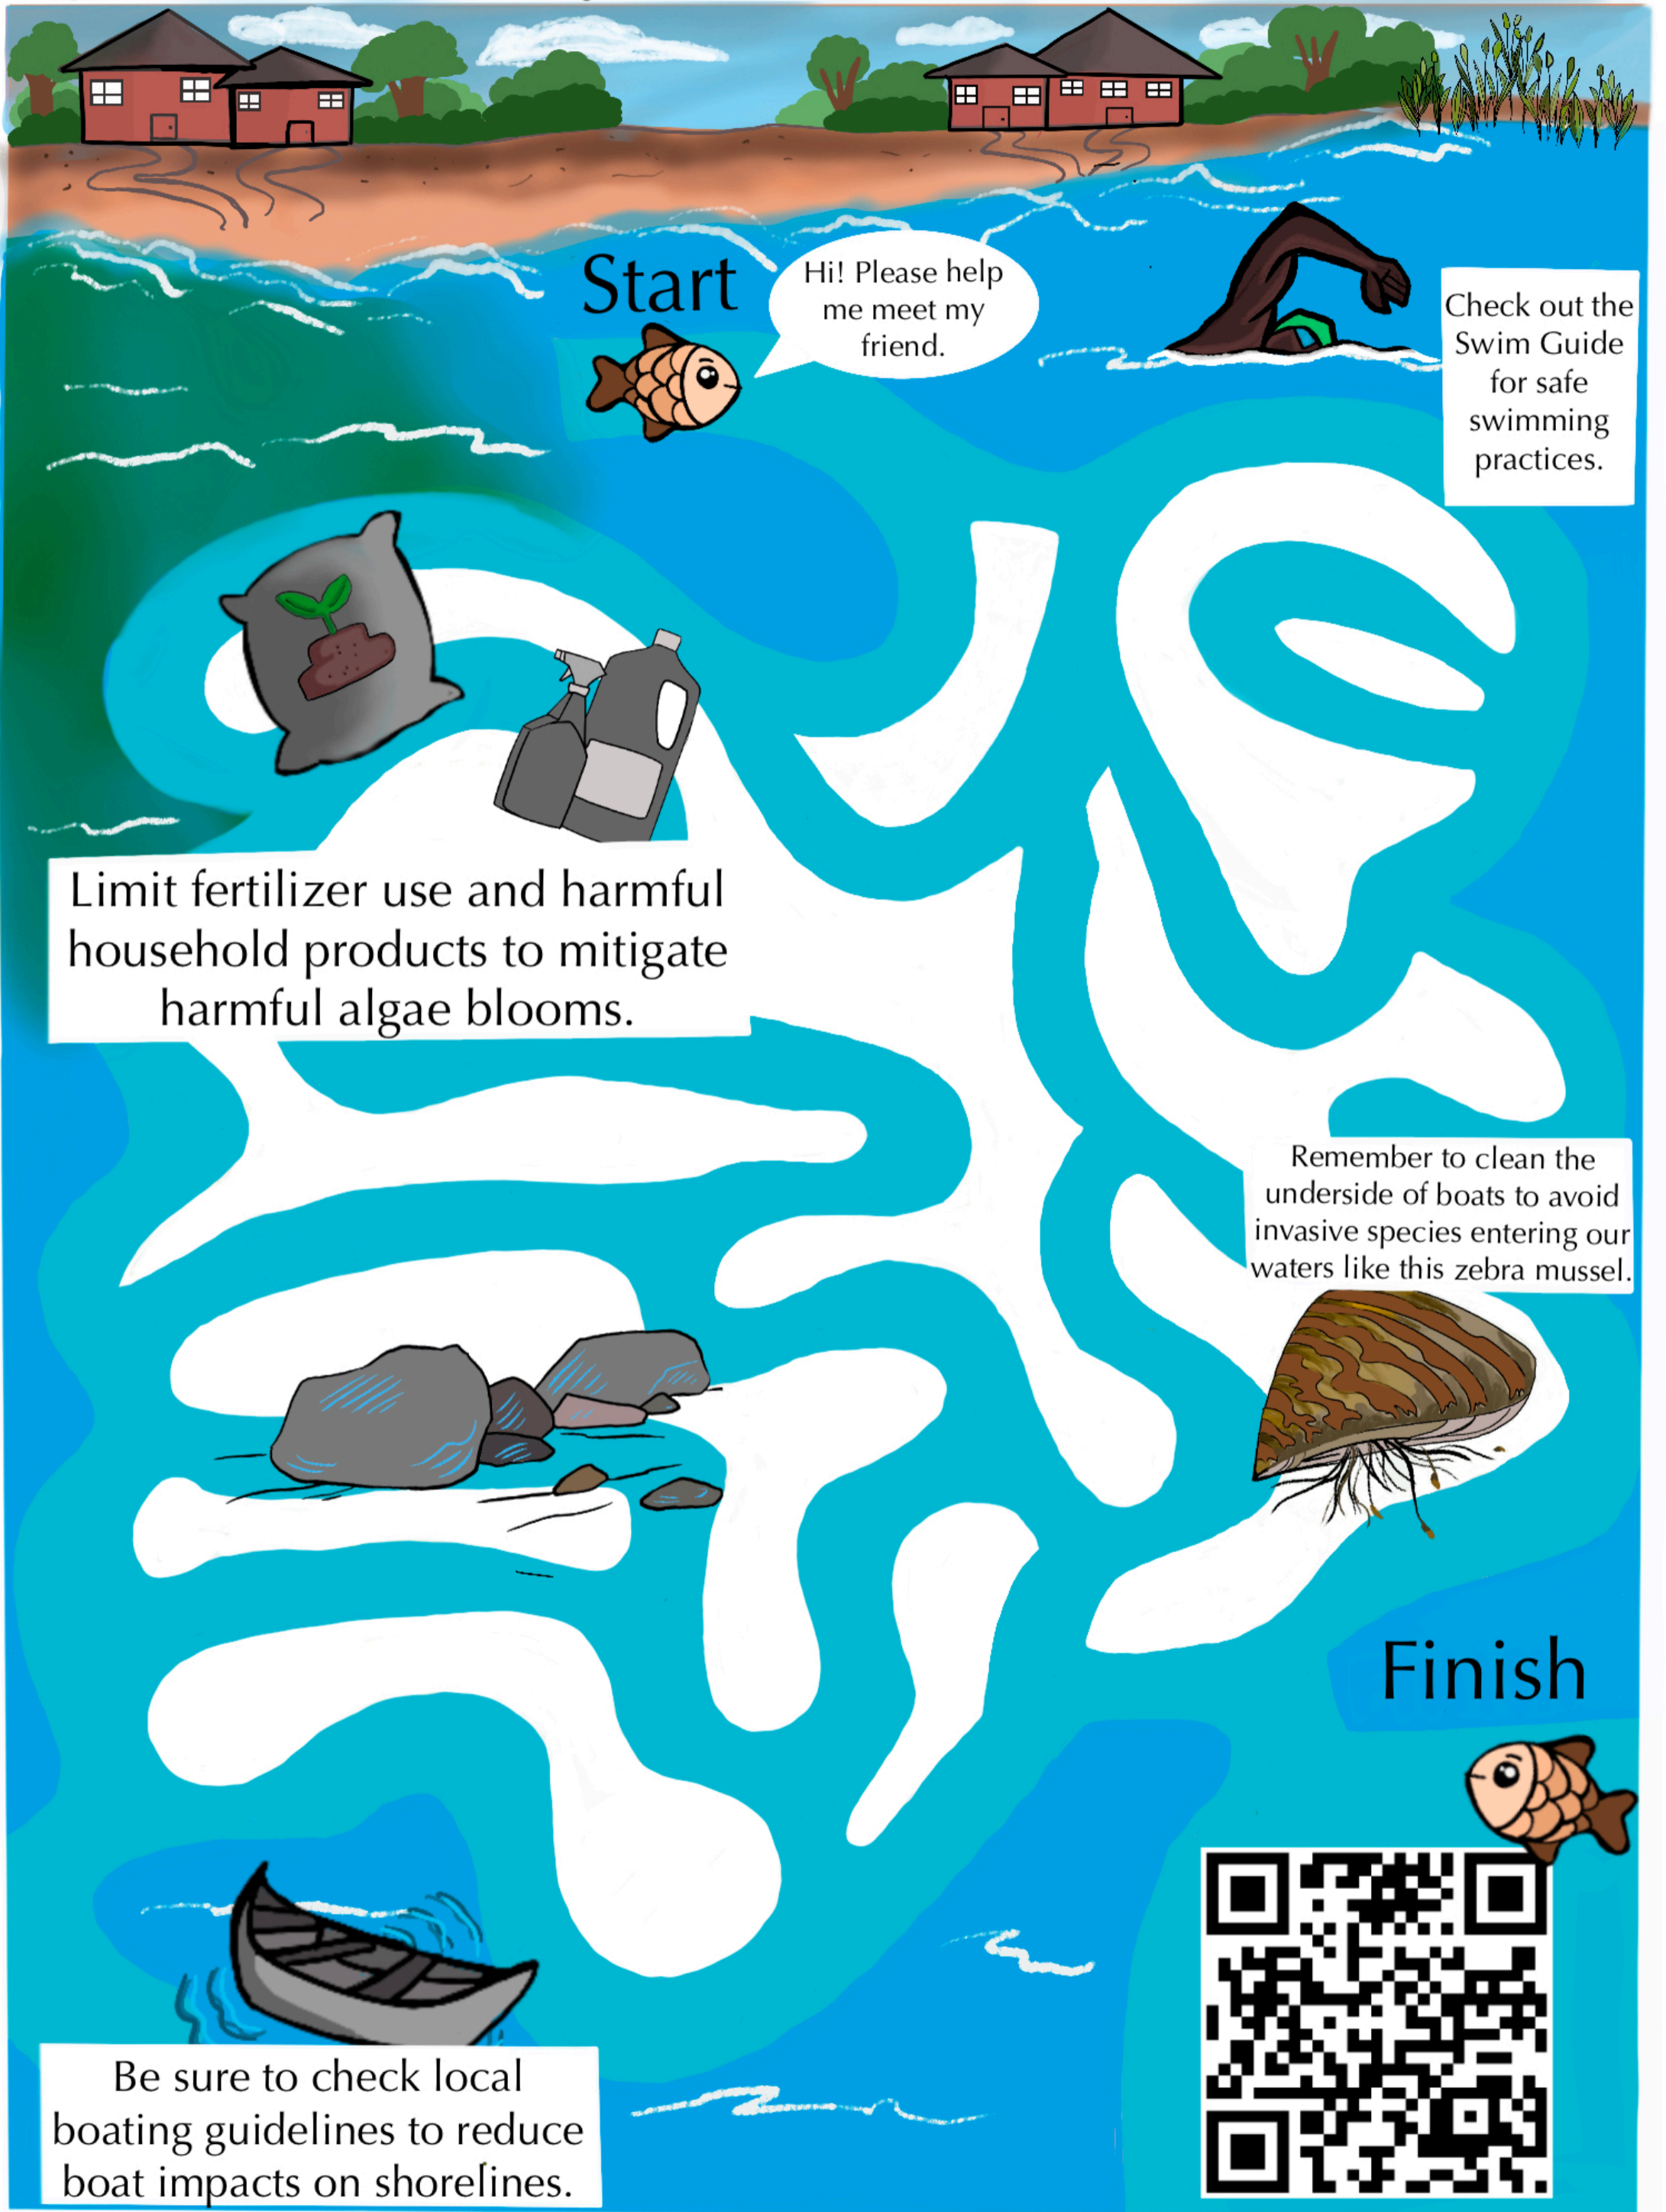

Learn to Protect Our Waters!

Start

Hi! Please help me meet my friend.

Check out the Swim Guide for safe swimming practices.

Limit fertilizer use and harmful household products to mitigate harmful algae blooms.

Remember to clean the underside of boats to avoid invasive species entering our waters like this zebra mussel.

Finish

Be sure to check local boating guidelines to reduce boat impacts on shorelines.